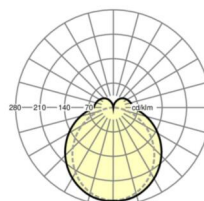

CHARACTERISTICS

Order number	19130004014
EAN number	4020863412945
Commodity code	94051190
Certification mark	IP 20, Protection class I, ENEC10 VDE, F, HACCP DIN10500/Food/IFS-application-related suitability/BRC, Indoor, CE
Impact resistance (IK rating)	IK03 (10°C bis 40°C)
Ambient temperatur	ta 10°C to 40°C
Warranty period	5 years
State funding programs	BEG - Federal funding for efficient buildings (valid only for Germany)

ELECTRICAL ENGINEERING

Controller	Electronic driver (1 pcs.)
System output	27W
Mains voltage	230V/50Hz
Circuit breakers (inrush current)	15 pieces/B10, 25 pieces/B16, 24 pieces/C10, 38 pieces/C16
Energy efficiency class/light source	B

LIGHTING TECHNOLOGY

Placement	LED, Colour rendering/Light colour CRI ≥ 80 / 4000K
Colour tolerance (MacAdam)	3SDCM
Photobiological safety (Luminaire)	RG1
Nominal luminous flux	4873lm
LED service life	50000h L80/B10 (Tq 40°C)
Luminaire luminous efficiency	179lm/W
Beam angle	130° (C0) / 110° (C90)
UGR lat./long.	23.9 / 22.4

MECHANICS

Housing colour	black RAL 9005
Dimensions (LxWxH/DxH)	1531mm x 63mm x 54mm
Weight (net)	2kg
Type of installation	Mounting rail system installation, Light structure

Dimensions

L	1531 mm	Length
B	63 mm	Width
H	54 mm	Height

DEEP-LINK

<https://www.regiolum.de/en/article/19130004014>

Reference	LED 5000lm 840
ηLB	100 %
Φ ↓/↑	84 % / 16 %
UGR lat./long.	23.9 / 22.4